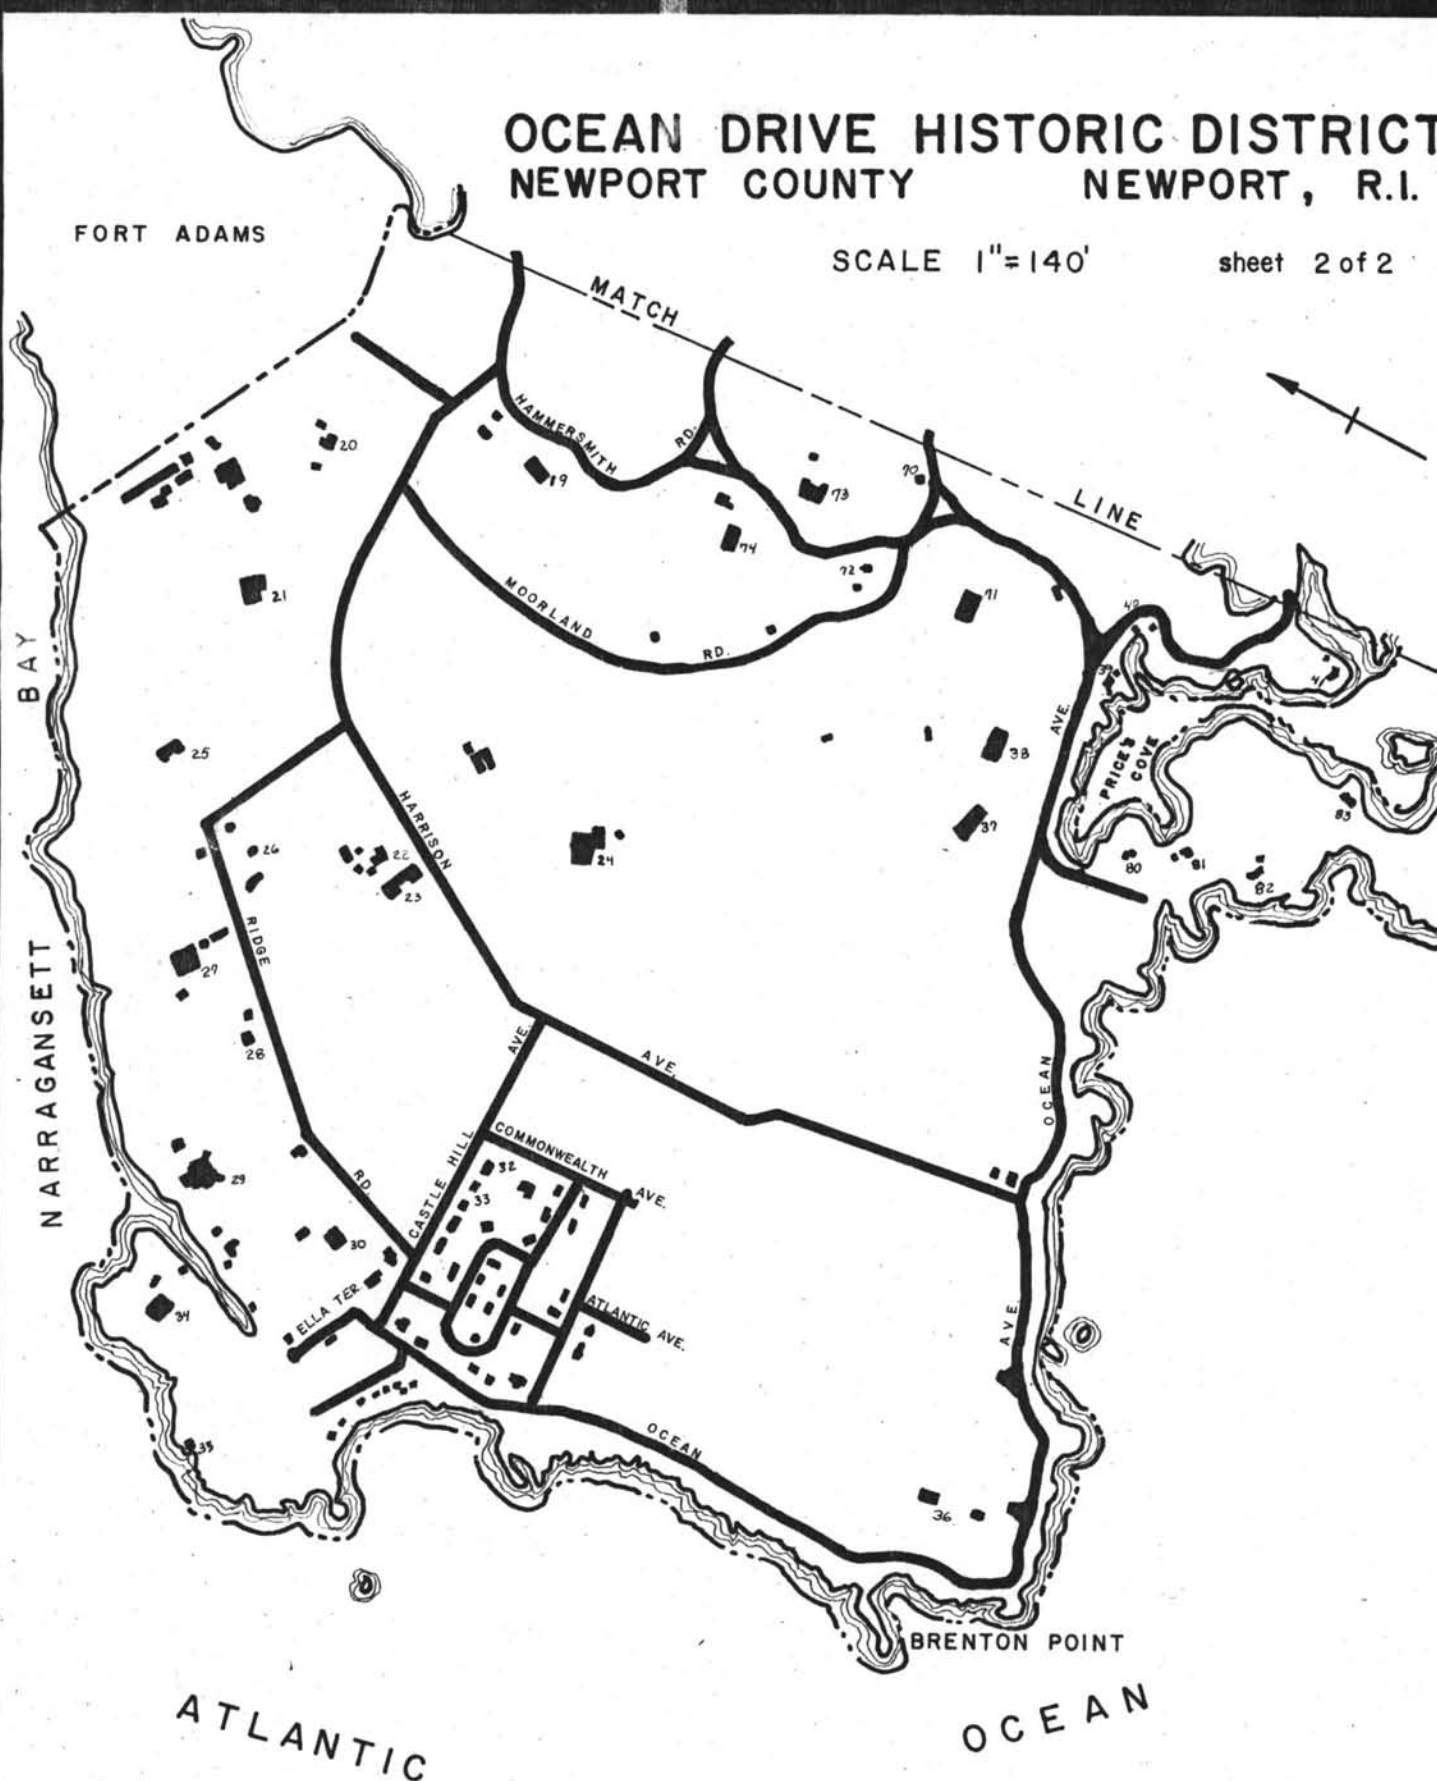

Ocean Drive Historic District
Newport, R.I.

NHL

OCEAN DRIVE HISTORIC DISTRICT NEWPORT COUNTY NEWPORT, R.I.

SCALE 1"=140'

sheet 2 of 2

OCEAN DRIVE NATIONAL HISTORIC LANDMARK DISTRICT
Newport, RI

A	19	306510	4594340
B	19	307600	4590880
C	19	303000	4591060
D	19	302360	4593140

Revised: June 1983.

Ocean Drive Historic District - Newport RI

The preceding set of maps are pages 16 and 37 - 39 extracted from the [Ocean Drive National Historic Landmark District](#) National Register nomination form on record with the Rhode Island Historical Preservation & Heritage Commission ([RIHPHC](#)).

Note: Page 16 and page 36 from the nomination form are the same, so potentially page 36 could have been intended to be the map shown below (page 17 from [Ocean Drive - Newport Historic District](#) National Register nomination form).