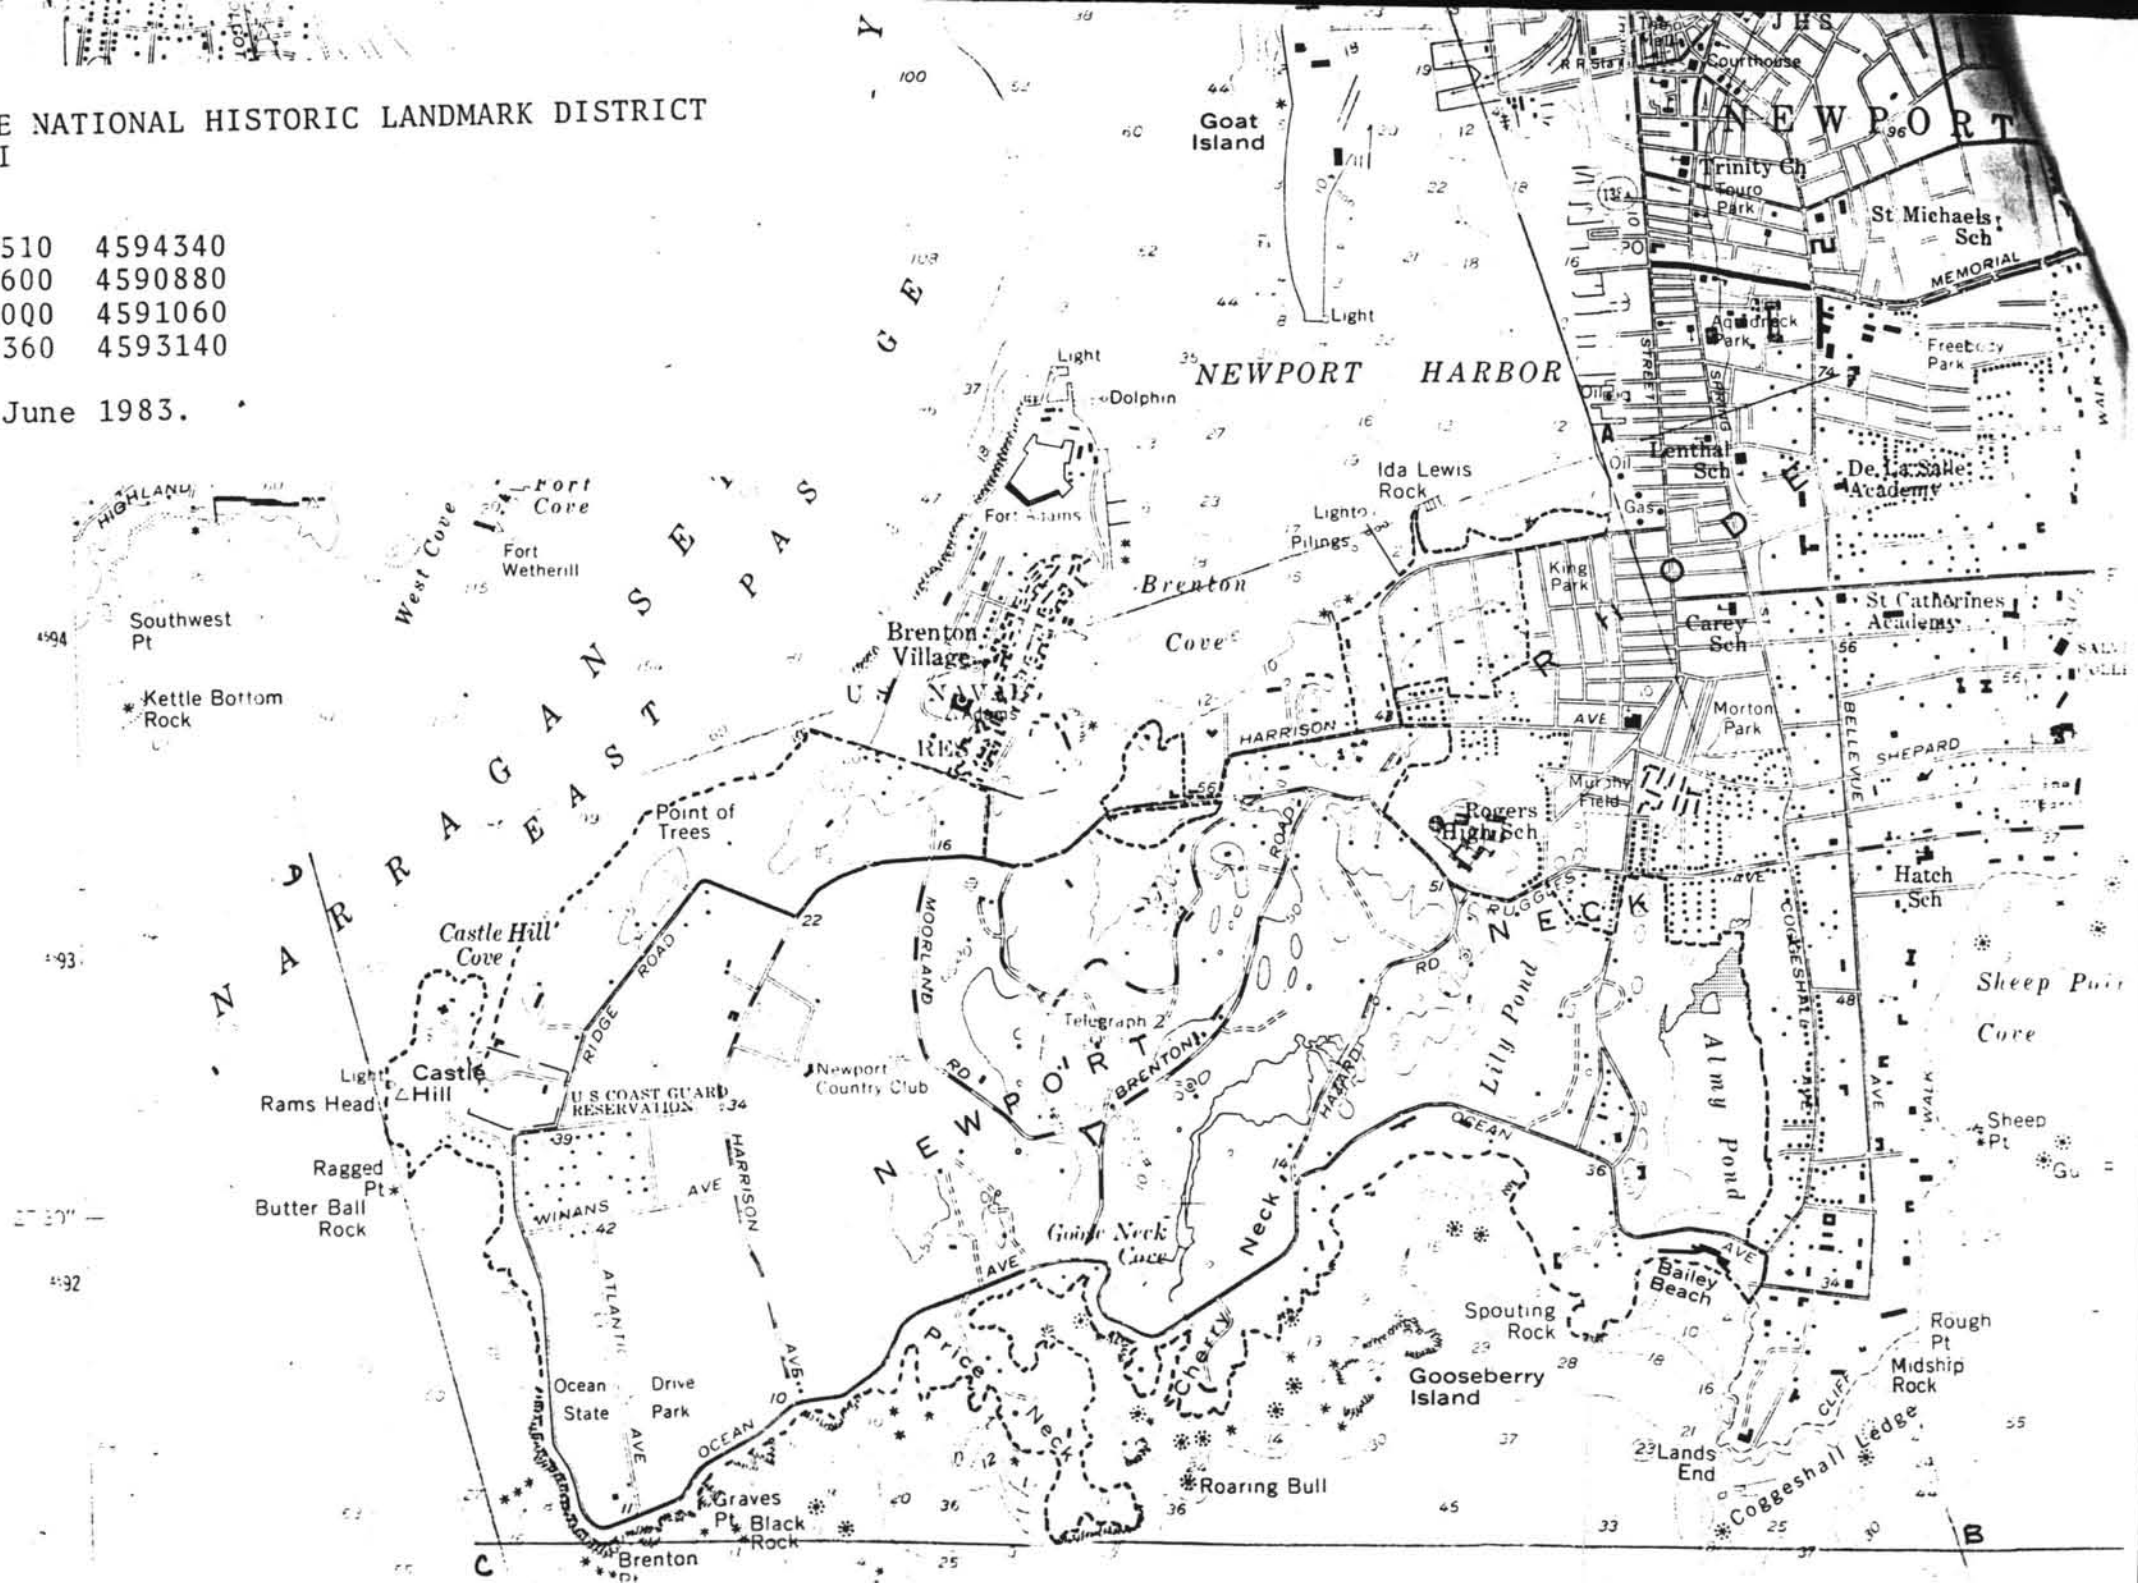

Ocean Drive Historic District
Newport, R.I.

NHL

OCEAN DRIVE HISTORIC DISTRICT NEWPORT COUNTY NEWPORT, R.I.

SCALE 1"=140'

sheet 2 of 2

OCEAN DRIVE NATIONAL HISTORIC LANDMARK DISTRICT
Newport, RI

A	19	306510	4594340
B	19	307600	4590880
C	19	303000	4591060
D	19	302360	4593140

Revised: June 1983.

Ocean Drive Historic District - Newport RI

The preceding set of maps are pages 16 and 37 - 39 extracted from the [Ocean Drive National Historic Landmark District](#) National Register nomination form on record with the Rhode Island Historical Preservation & Heritage Commission ([RIHPHC](#)).

Note: Page 16 and page 36 from the nomination form are the same, so potentially page 36 could have been intended to be the map shown below (page 17 from [Ocean Drive - Newport Historic District](#) National Register nomination form).