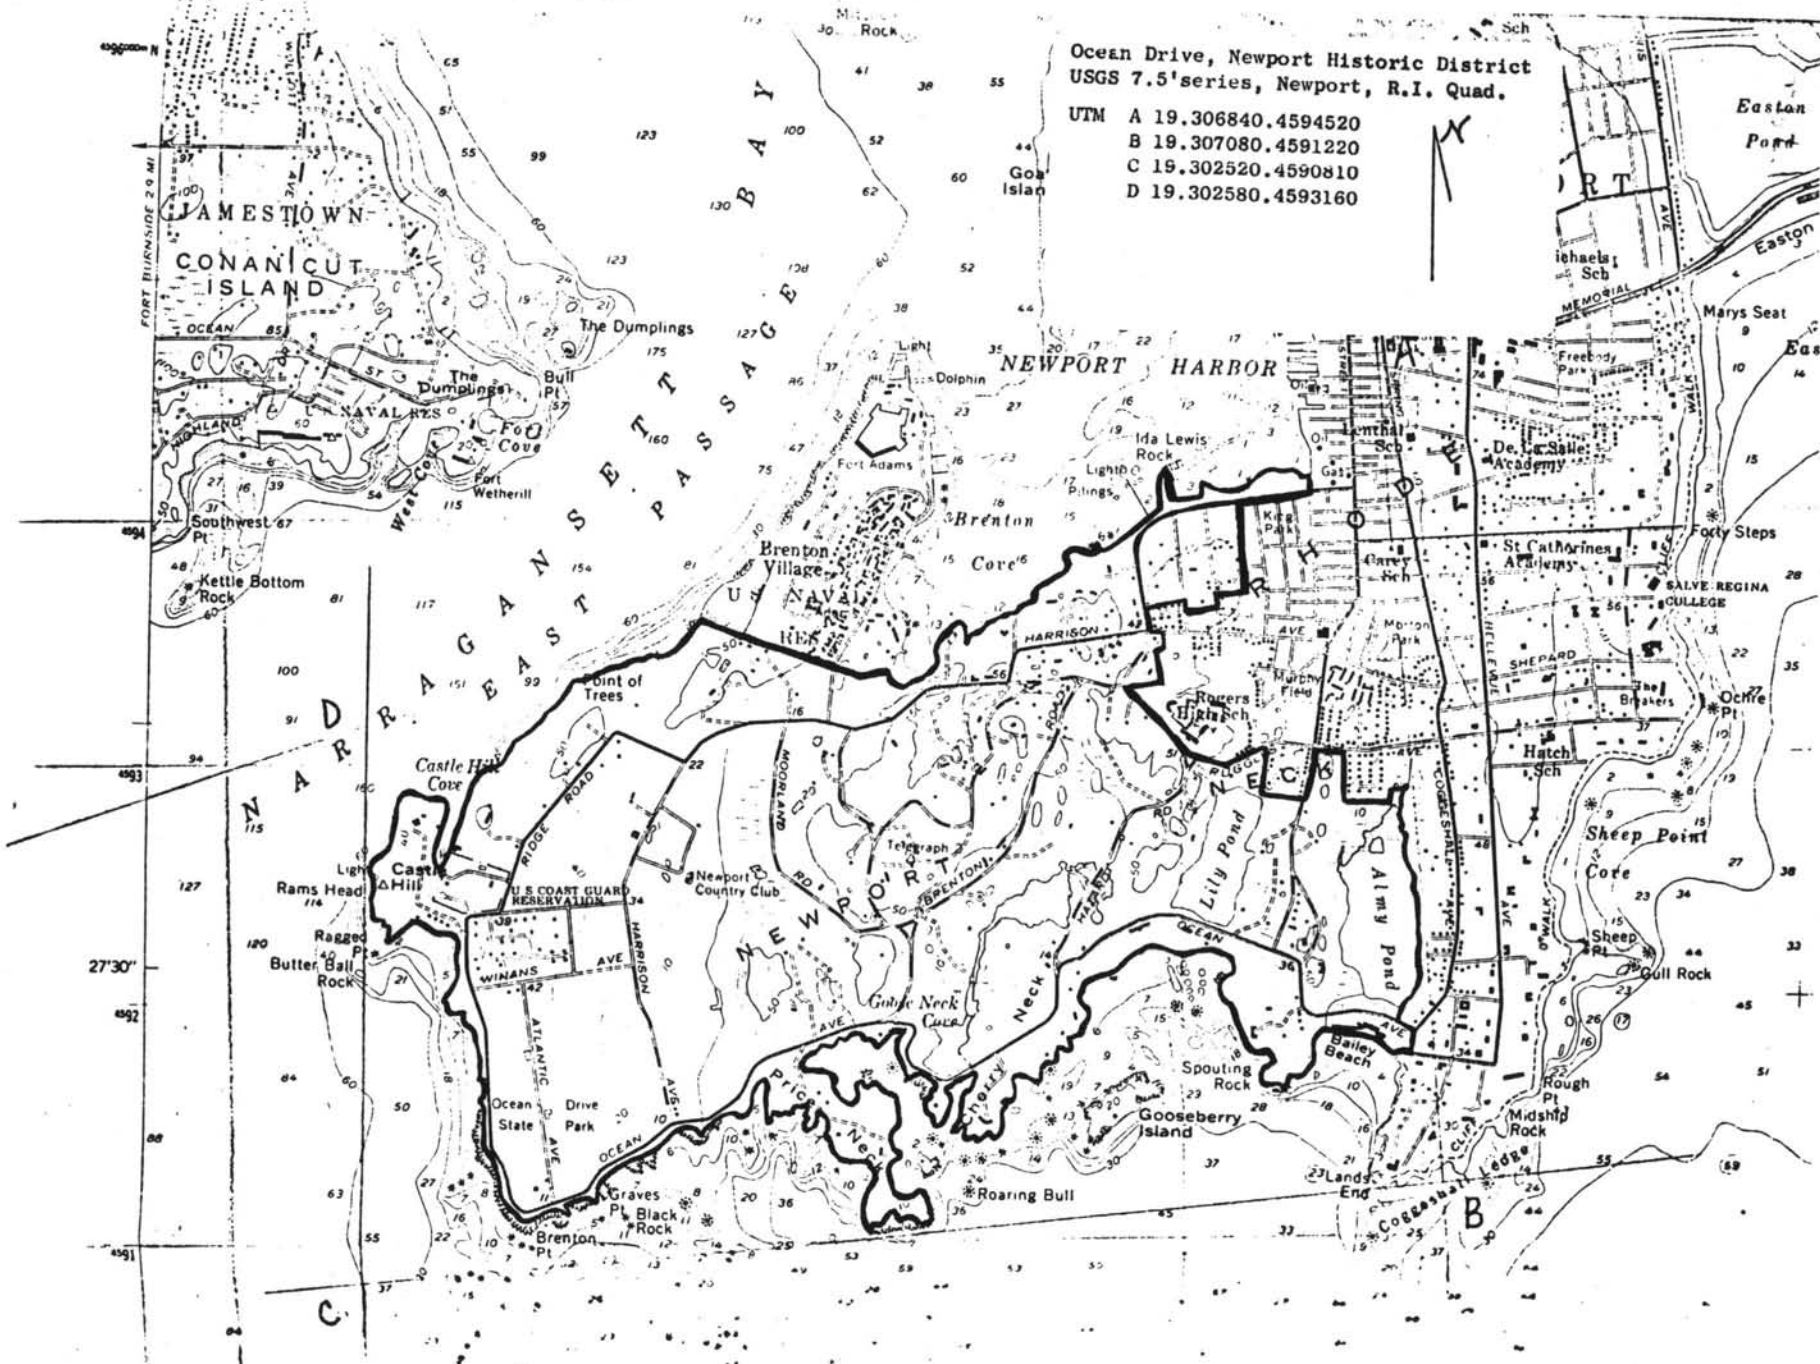

Ocean Drive Historic District
Newport, R.I.

NHL

OCEAN DRIVE HISTORIC DISTRICT NEWPORT COUNTY NEWPORT, R.I.

SCALE 1"=140'

sheet 2 of 2

OCEAN DRIVE NATIONAL HISTORIC LANDMARK DISTRICT
Newport, RI

A	19	306510	4594340
B	19	307600	4590880
C	19	303000	4591060
D	19	302360	4593140

Revised: June 1983.

Ocean Drive Historic District - Newport RI

The preceding set of maps are pages 16 and 37 - 39 extracted from the [Ocean Drive National Historic Landmark District](#) National Register nomination form on record with the Rhode Island Historical Preservation & Heritage Commission ([RIHPHC](#)).

Note: Page 16 and page 36 from the nomination form are the same, so potentially page 36 could have been intended to be the map shown below (page 17 from [Ocean Drive - Newport Historic District](#) National Register nomination form).